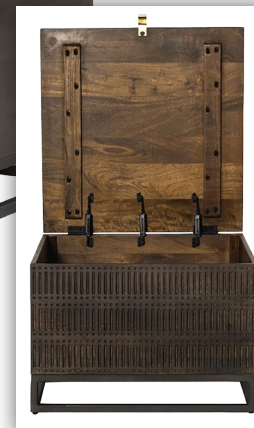

FOUR HANDS

'Cameron' Bunching Table

- Antique brass finish highlighting iron's gradual blending of hues, delivering a distinctive ombre effect to the rounded bunching table.
- Perfect in pairs.

2071298

499⁹⁹

COME SEE

we have an amazing assortment of beautiful accessories & furniture pieces in stock